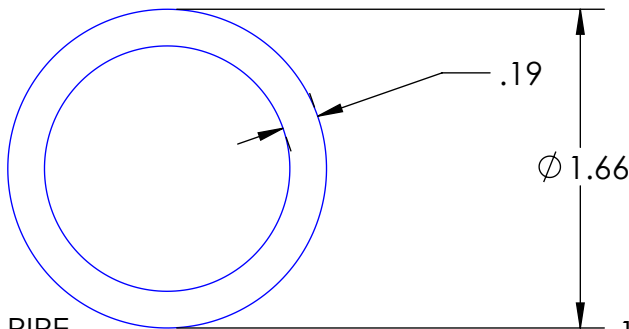

2

1

INSTRUCTIONS:
PRINT ON 8.5" X 11" PAPER
CHECK PRINTER SETTINGS
DO NOT FIT TO PAGE
PRINT ACTUAL SIZE

CALIBRATION LINE
MEASURE FIRST
LENGTH = 9"

B

B

A

A